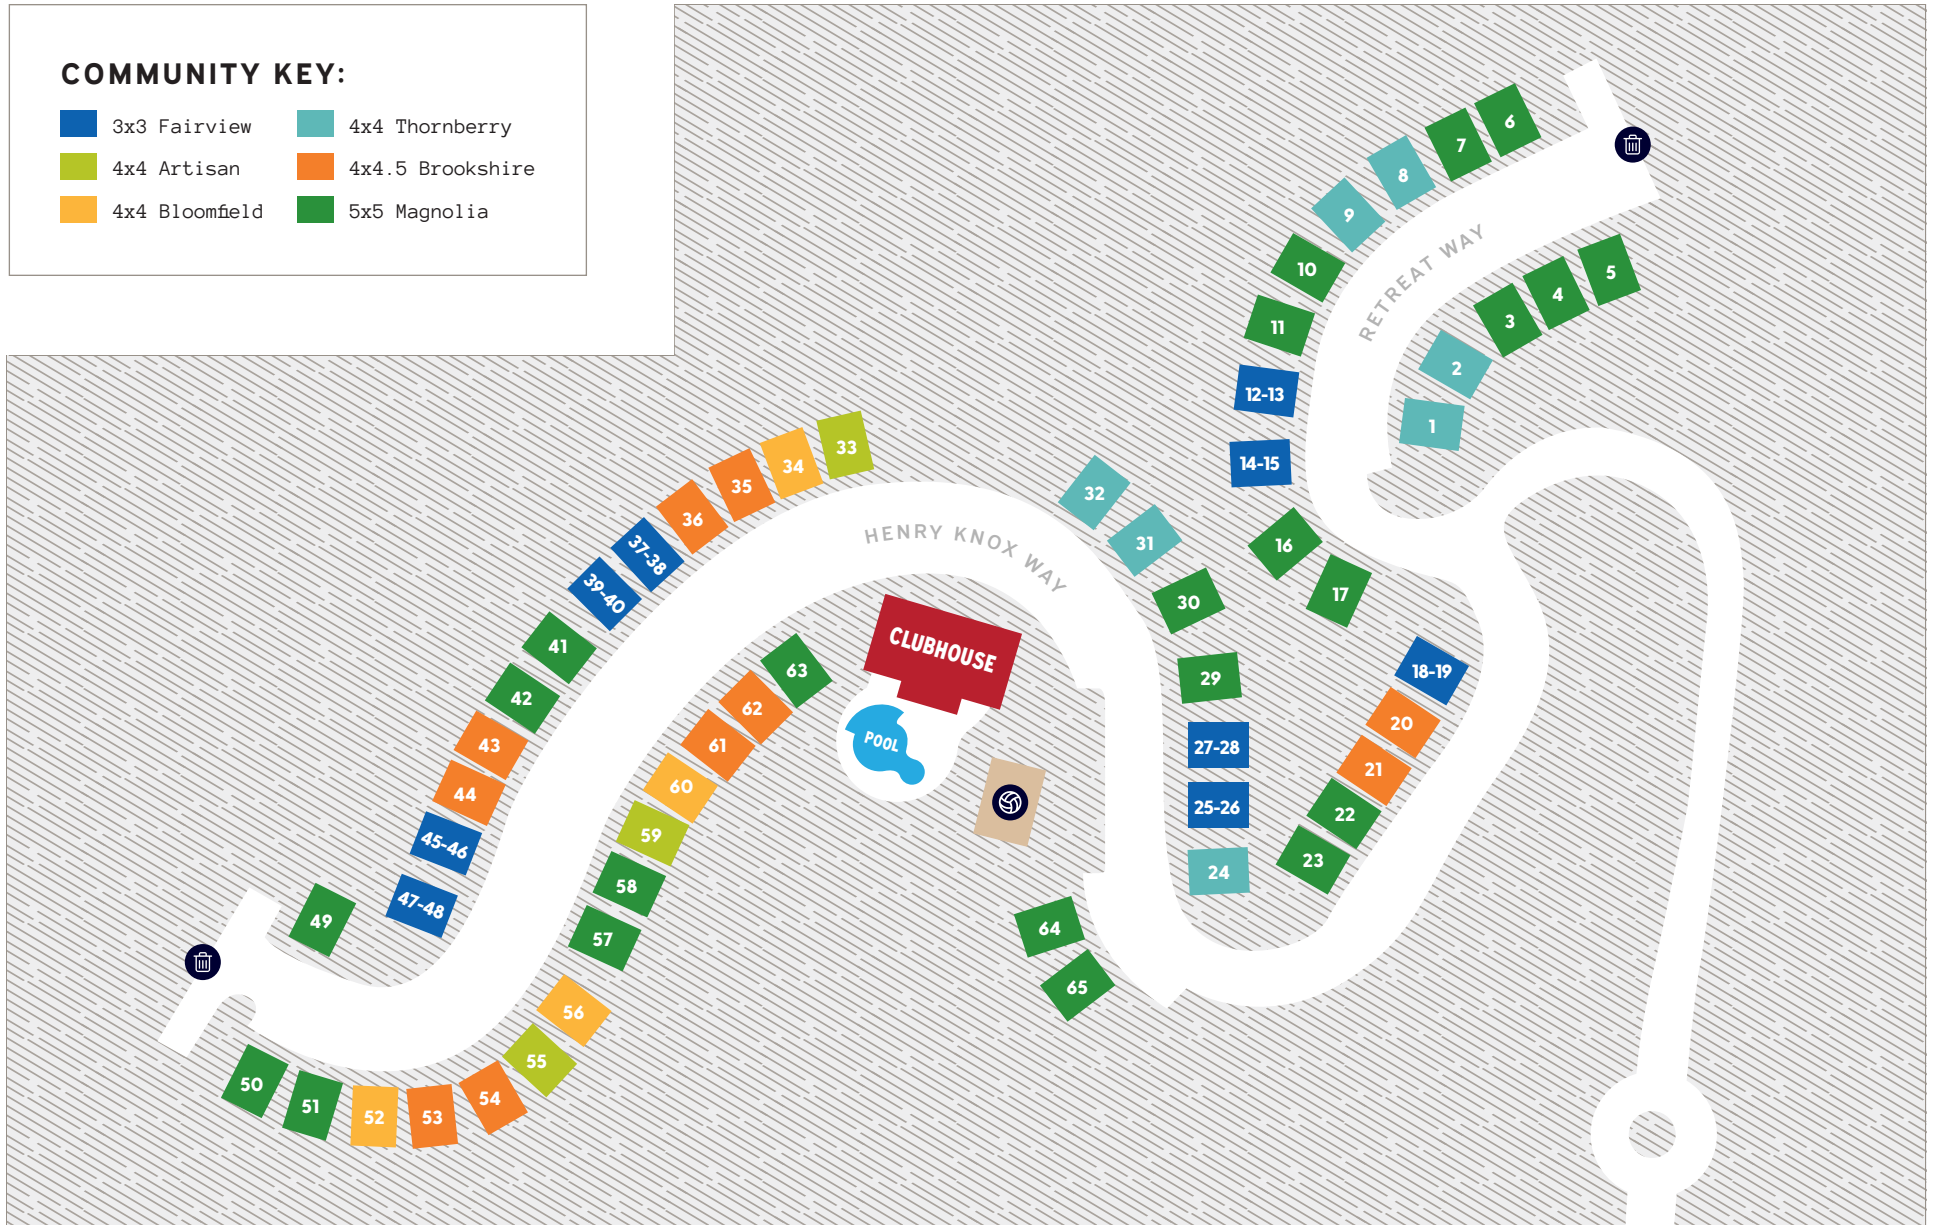

COMMUNITY KEY:

- 3x3 Fairview
- 4x4 Thornberry
- 4x4 Artisan
- 4x4.5 Brookshire
- 4x4 Bloomfield
- 5x5 Magnolia

REDPOINT

ADDRESS: 4155 Henry Knox Way • Knoxville, Tennessee

 REDPOINT-KNOXVILLE.COM